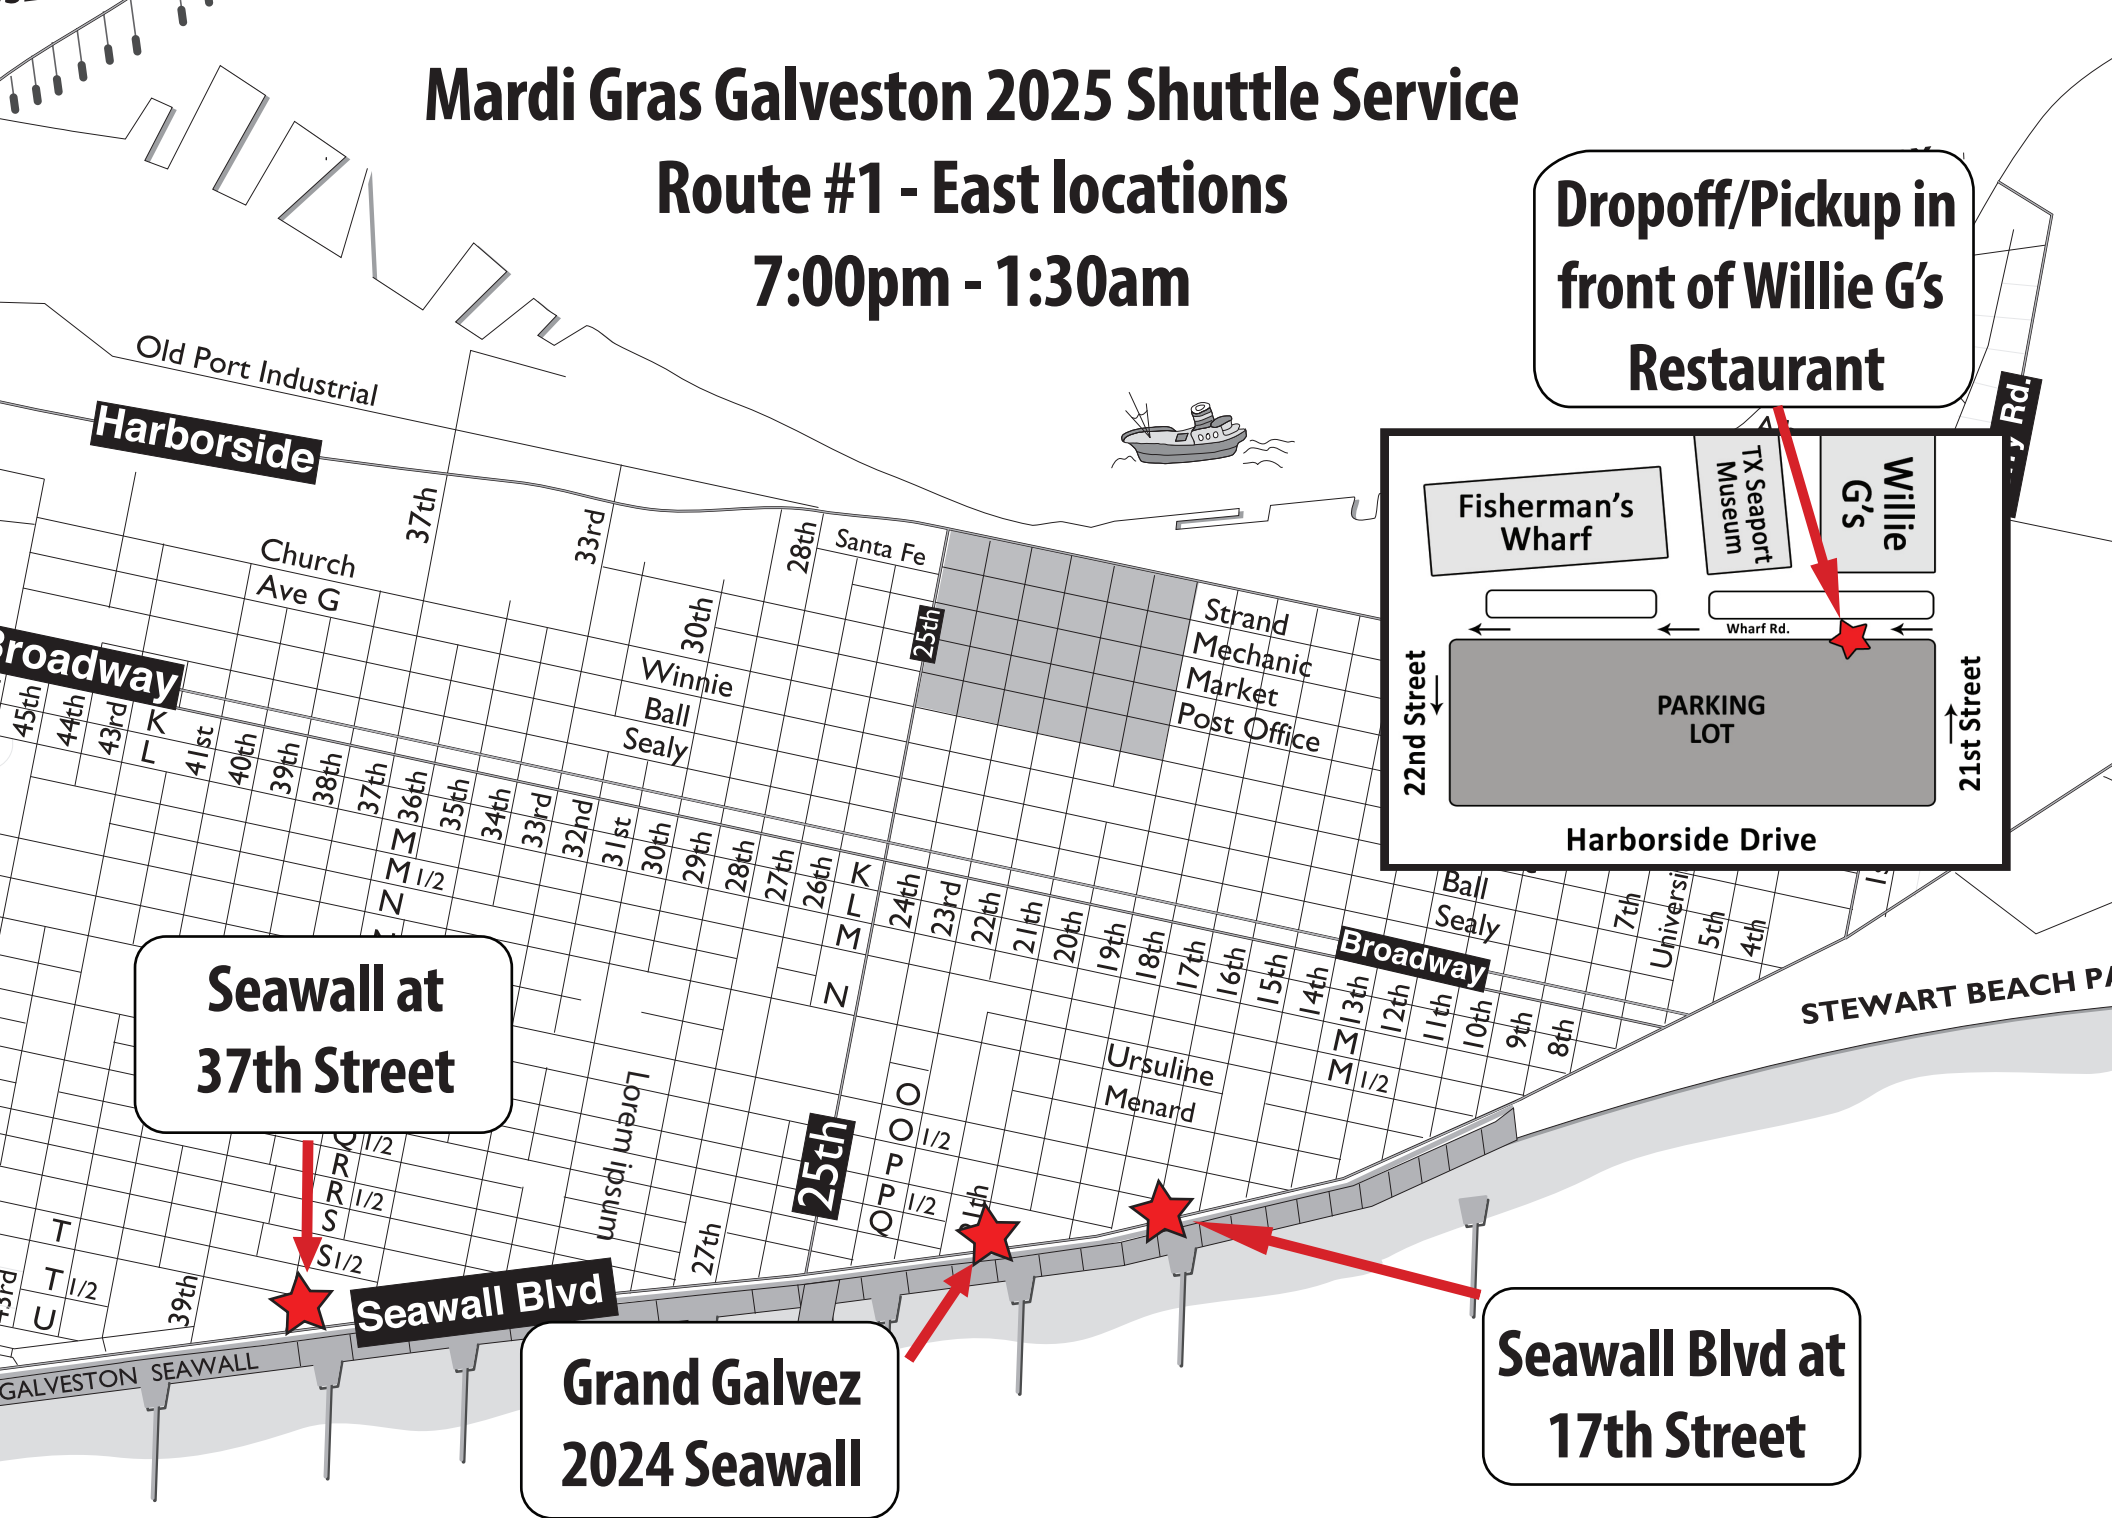

Mardi Gras Galveston 2025 Shuttle Service

Route #1 - East locations

7:00pm - 1:30am

Dropoff/Pickup in front of Willie G's Restaurant

Seawall at 37th Street

Grand Galvez 2024 Seawall

Seawall Blvd at 17th Street

*Note – on Saturday, February 22nd between 7:00p and 9:00p, the shuttle will pick up passengers from Grand Galvez and Seawall at 17th Street locations only, due to Seawall Blvd. being closed for the Krewe of Gambrinus Parade.