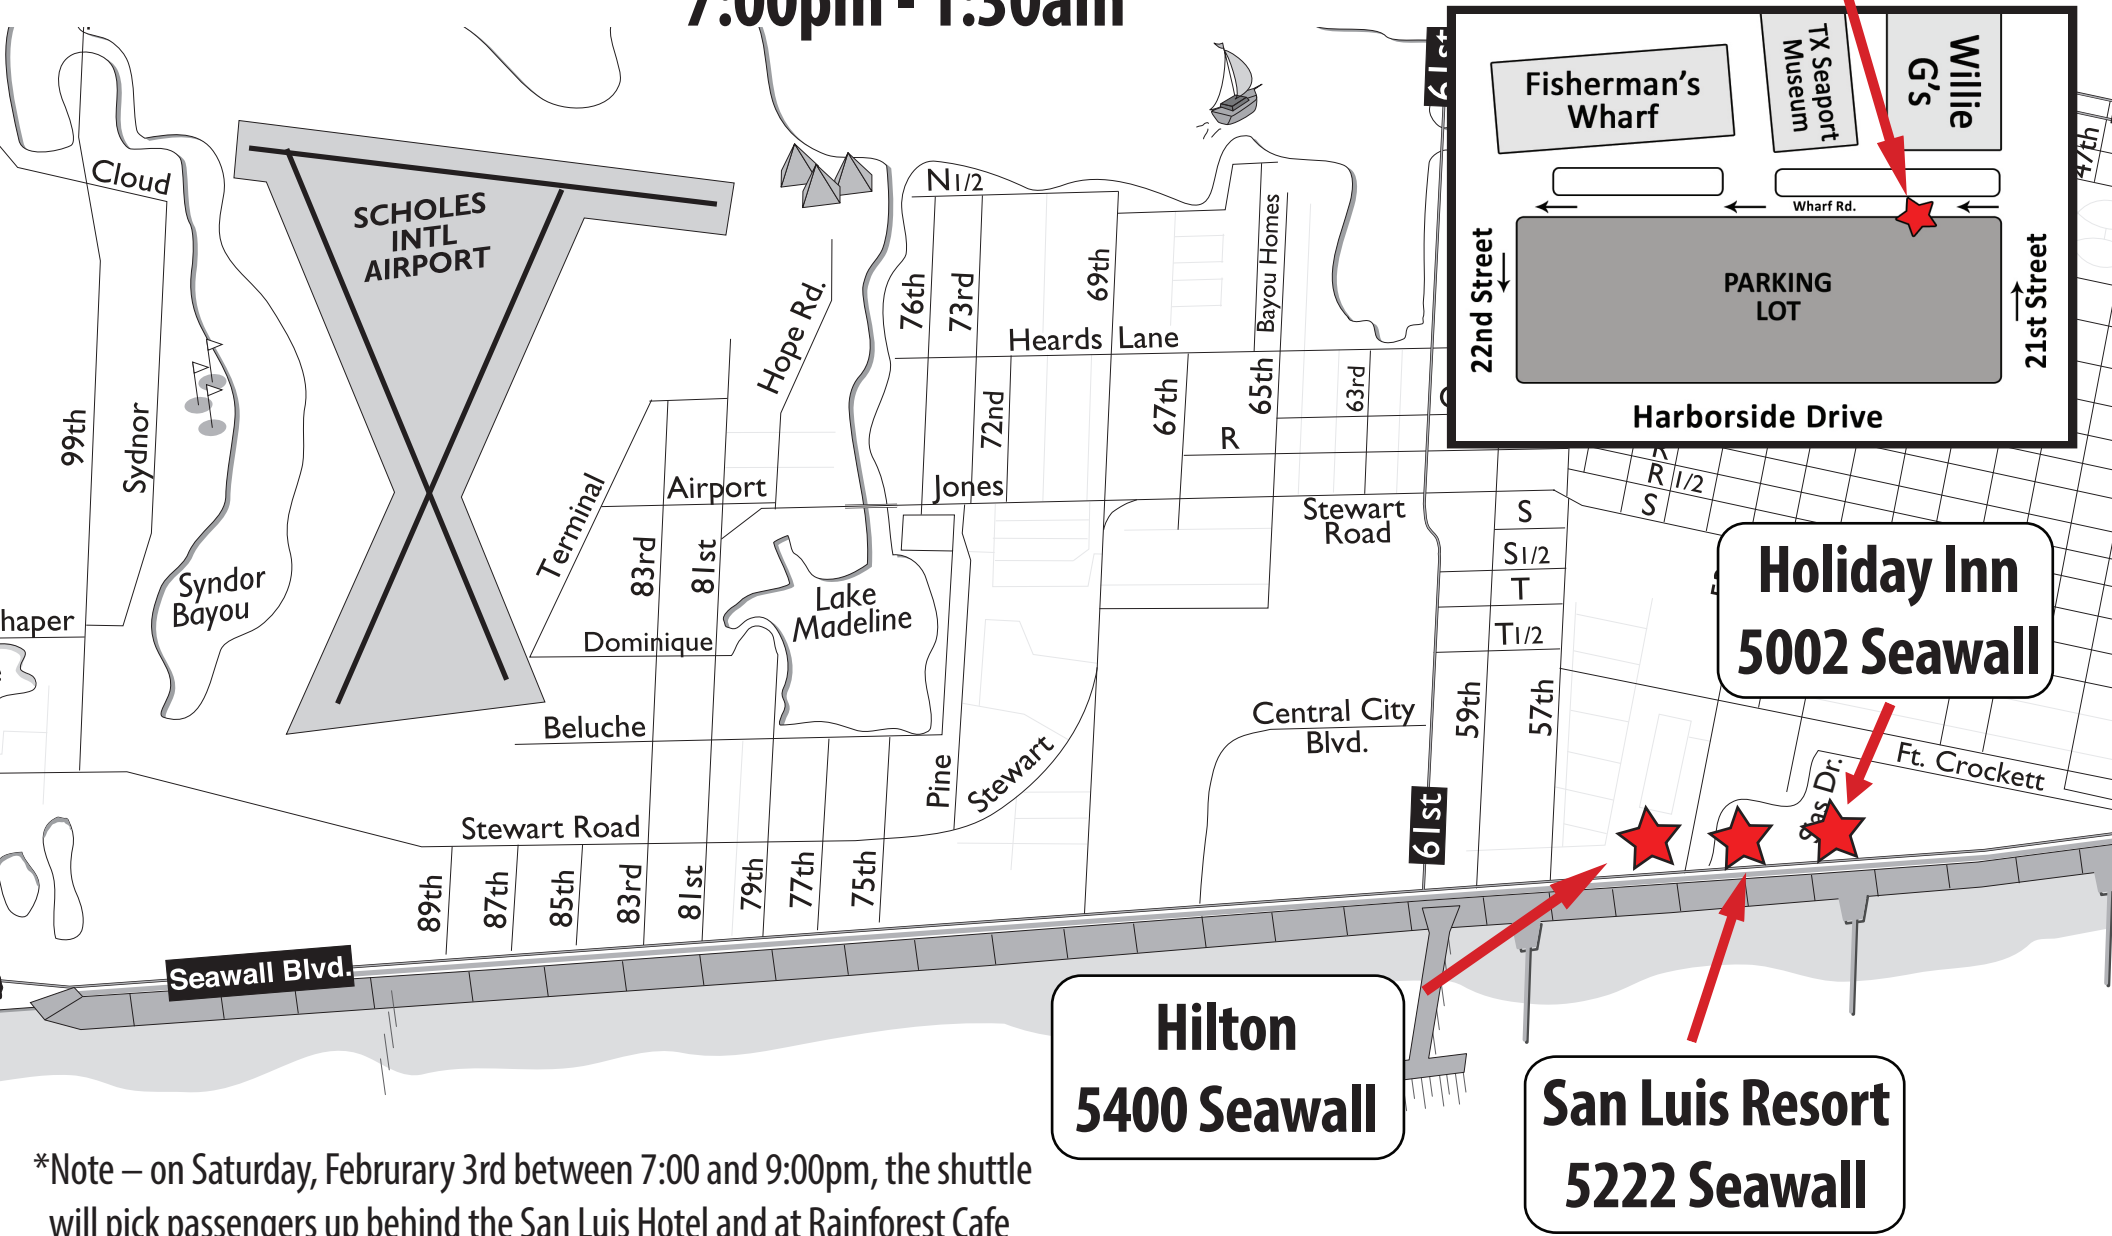

Mardi Gras Galveston 2024 Shuttle Service

Route #1 - East locations

7:00pm - 1:30am

Dropoff/Pickup in front of Willie G's Restaurant

Seawall at 37th Street

Grand Galvez 2024 Seawall

Seawall Blvd at 17th Street

*Note – on Saturday, February 3rd between 7:00p and 9:00p, the shuttle will pick up passengers from Hotel Galvez and Seawall at 17th Street locations only, due to Seawall Blvd. being closed for the Krewe of Gambrinus Parade.

Mardi Gras Galveston 2024 Shuttle Service

Route #2 - Central locations

7:00pm - 1:30am

Dropoff/Pickup in front of Willie G's Restaurant

*Note – on Saturday, February 3rd between 7:00 and 9:00pm, the shuttle will pick passengers up behind the San Luis Hotel and at Rainforest Cafe only due to Seawall Blvd. being closed for the Krewe of Gambrinus Parade.

Mardi Gras Galveston 2024 Shuttle Service

Route #3 - West locations

7:00pm - 1:30am

Dropoff/Pickup in front of Willie G's Restaurant

Seawall Blvd at 87th Street

Casa Del Mar 6102 Seawall

Harborside Drive

22nd Street ↓