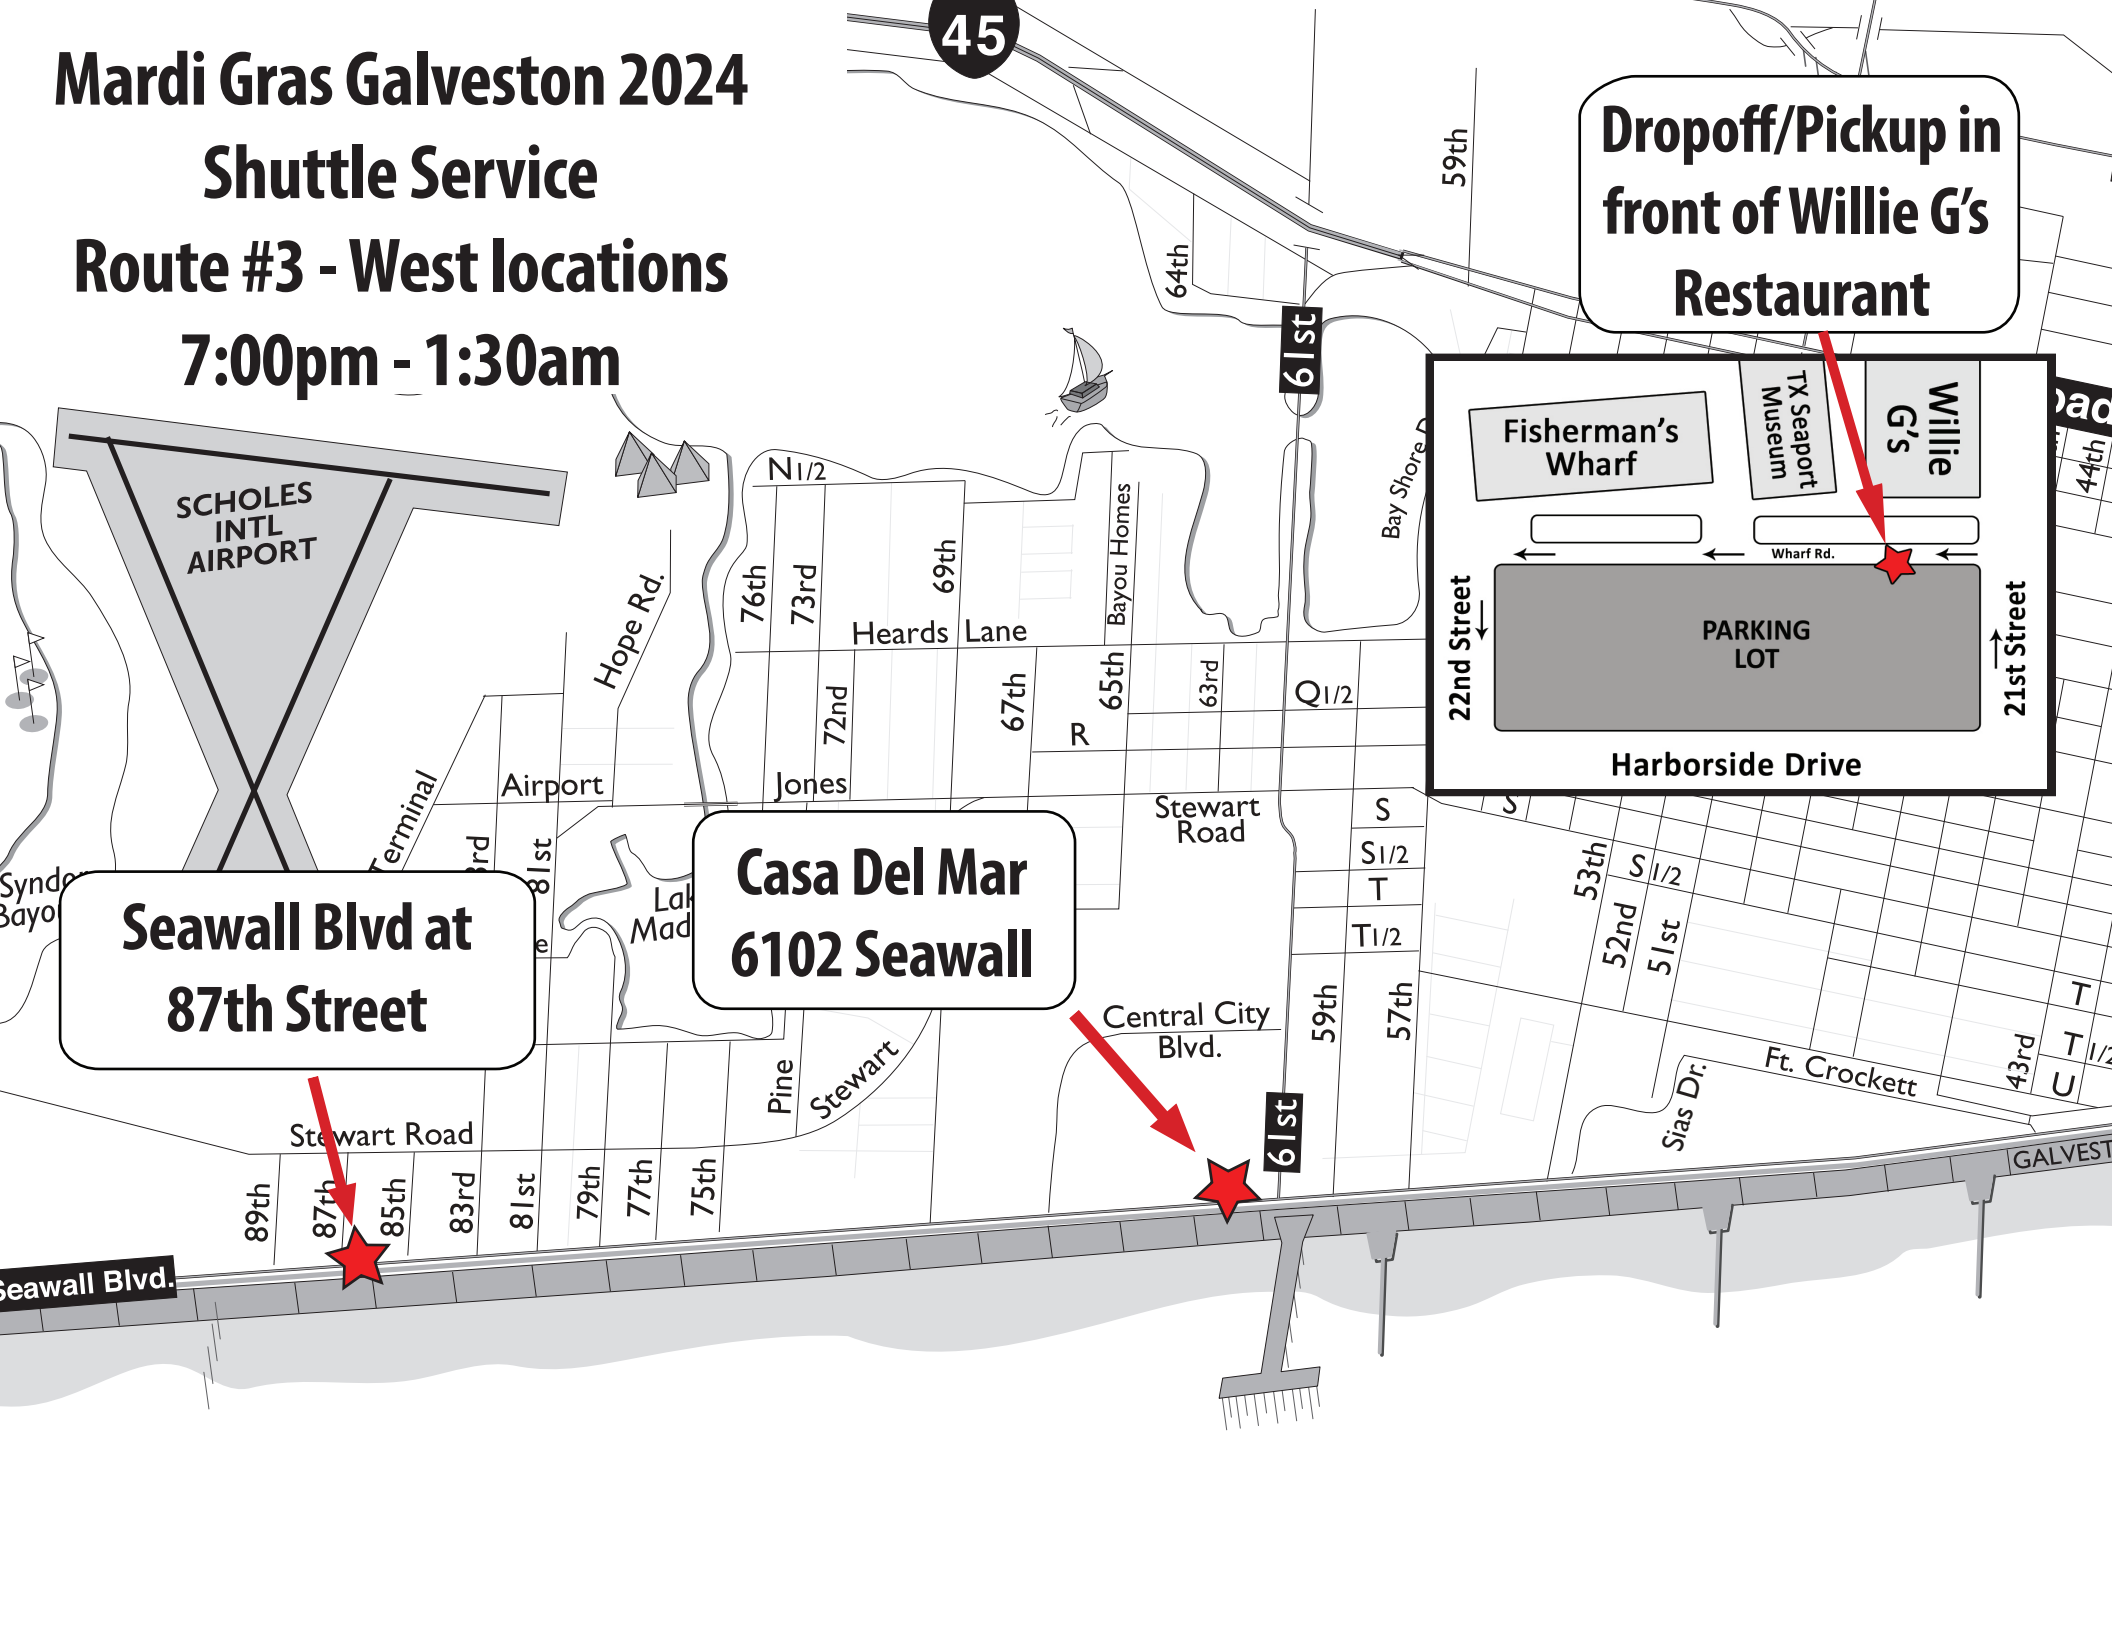

Mardi Gras Galveston 2024 Shuttle Service

Route #1 - East locations

7:00pm - 1:30am

Dropoff/Pickup in front of Willie G's Restaurant

Seawall at 37th Street

Grand Galvez 2024 Seawall

Seawall Blvd at 17th Street

*Note – on Saturday, February 3rd between 7:00p and 9:00p, the shuttle will pick up passengers from Hotel Galvez and Seawall at 17th Street locations only, due to Seawall Blvd. being closed for the Krewe of Gambrinus Parade.

Mardi Gras Galveston 2024 Shuttle Service

Route #2 - Central locations

7:00pm - 1:30am

Dropoff/Pickup in front of Willie G's Restaurant

*Note – on Saturday, February 3rd between 7:00 and 9:00pm, the shuttle will pick passengers up behind the San Luis Hotel and at Rainforest Cafe only due to Seawall Blvd. being closed for the Krewe of Gambrinus Parade.

Mardi Gras Galveston 2024 Shuttle Service

Route #3 - West locations

7:00pm - 1:30am

Dropoff/Pickup in front of Willie G's Restaurant

Seawall Blvd at 87th Street

Casa Del Mar 6102 Seawall

Harborside Drive

22nd Street ↓