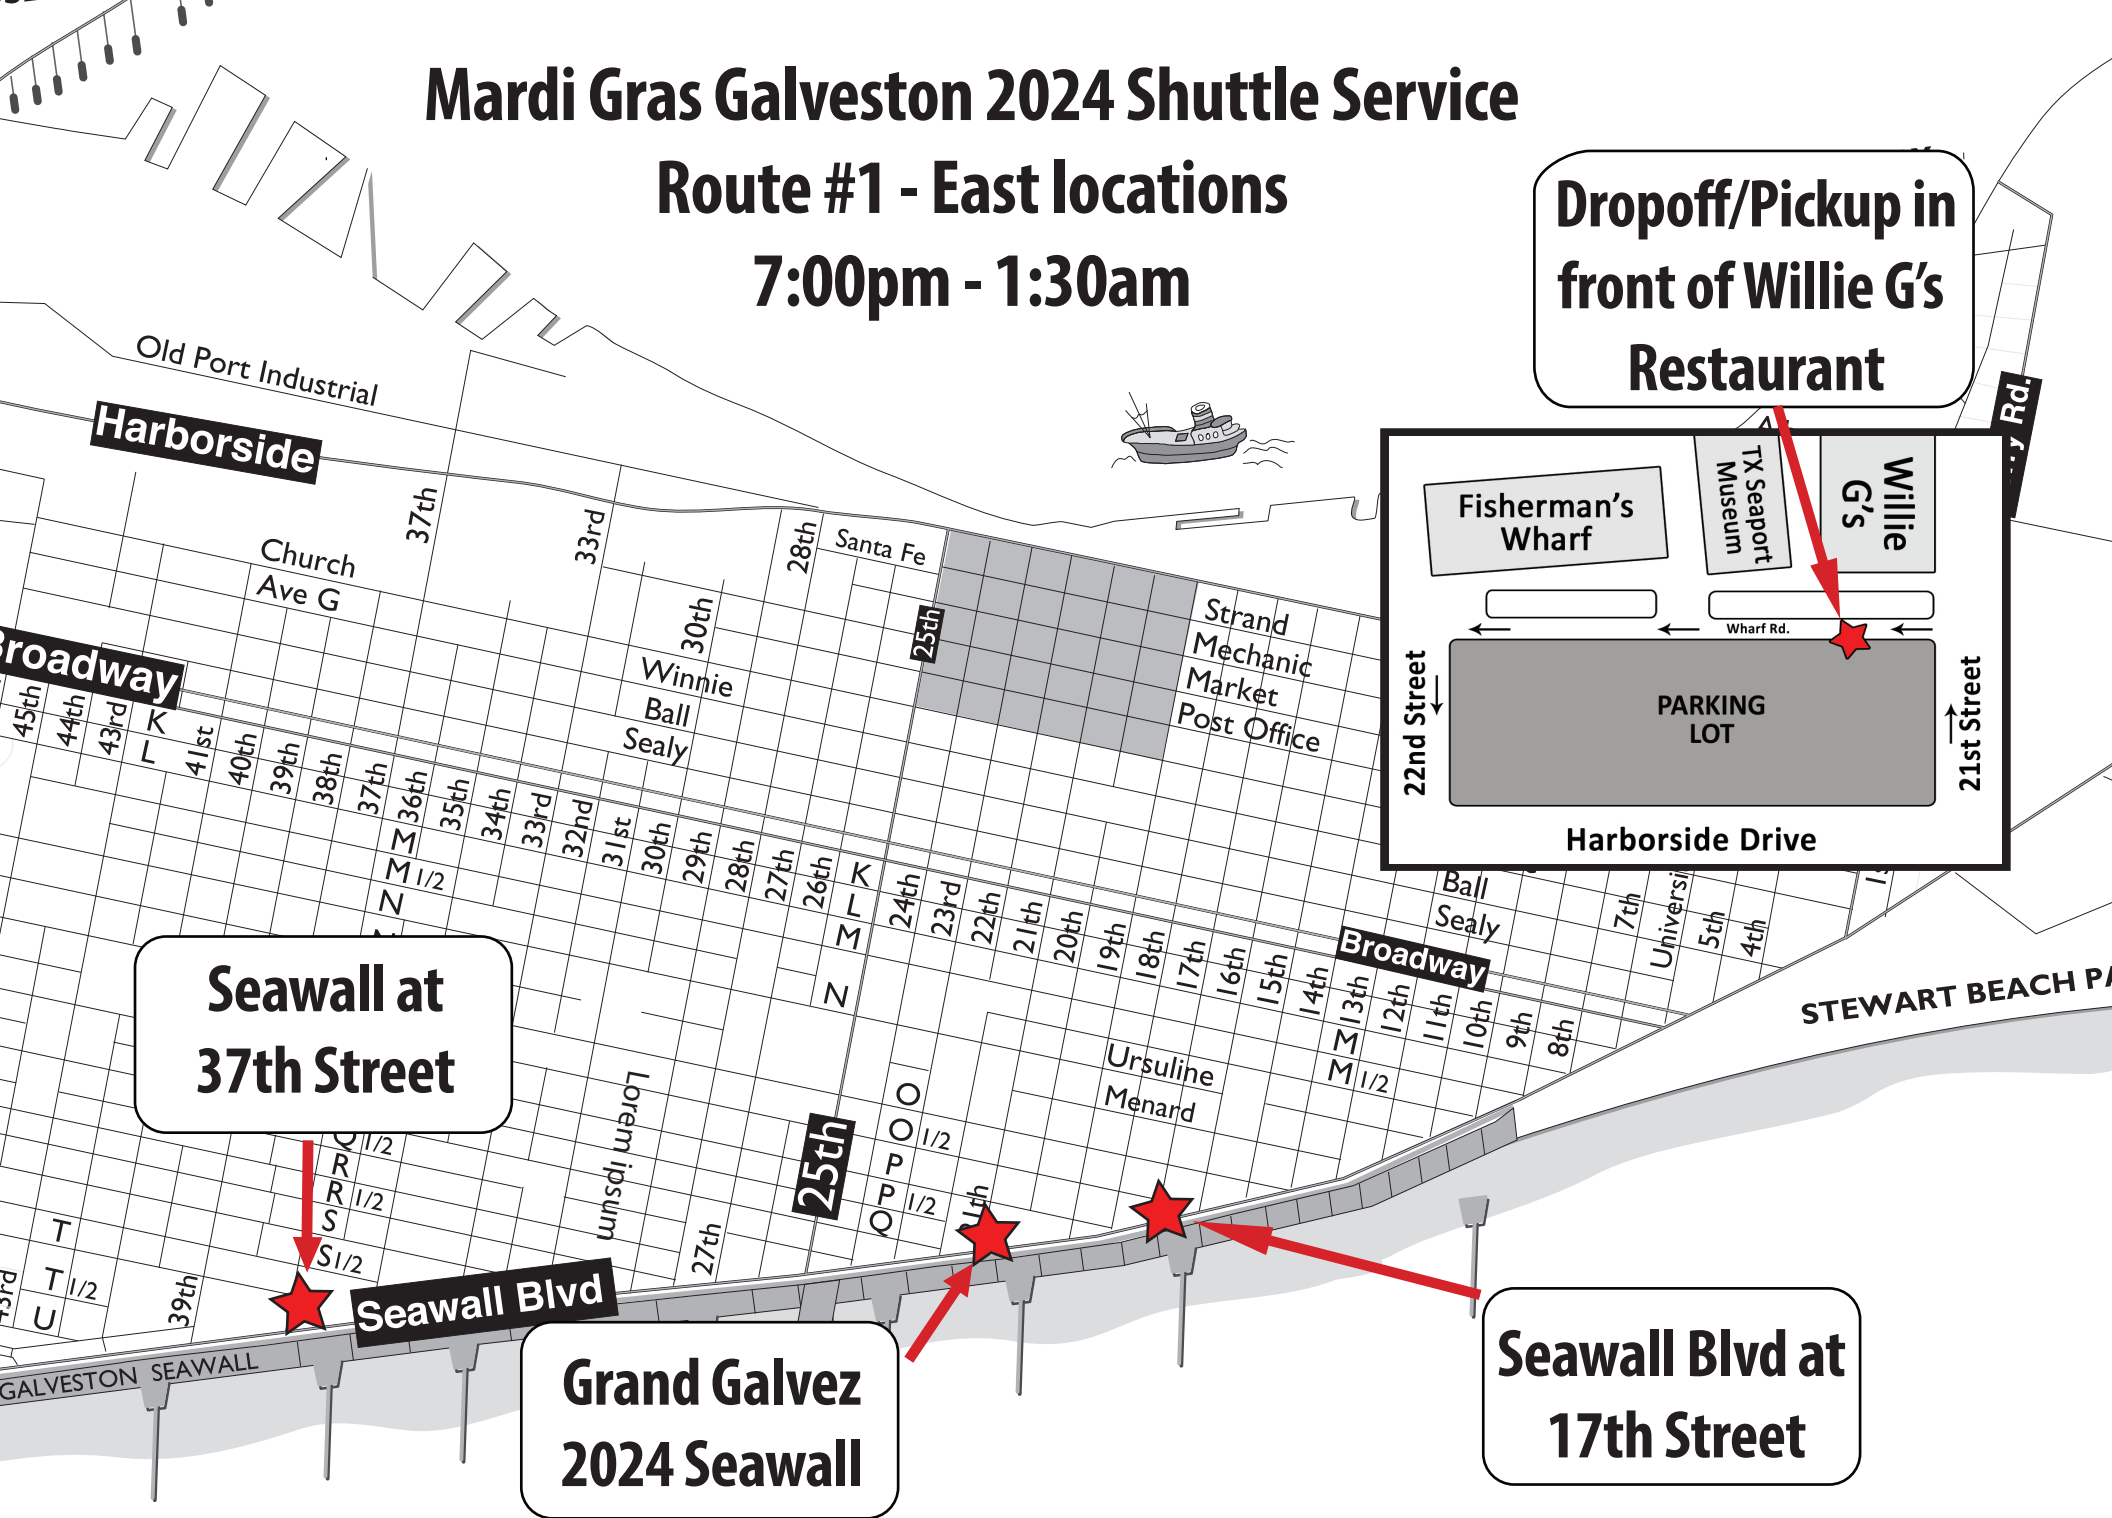

Mardi Gras Galveston 2024 Shuttle Service

Route #1 - East locations

7:00pm - 1:30am

Dropoff/Pickup in front of Willie G's Restaurant

Seawall at 37th Street

Grand Galvez 2024 Seawall

Seawall Blvd at 17th Street

*Note – on Saturday, February 3rd between 7:00p and 9:00p, the shuttle will pick up passengers from Hotel Galvez and Seawall at 17th Street locations only, due to Seawall Blvd. being closed for the Krewe of Gambrinus Parade.

Mardi Gras Galveston 2024 Shuttle Service

Route #2 - Central locations

7:00pm - 1:30am

Dropoff/Pickup in front of Willie G's Restaurant

*Note – on Saturday, February 3rd between 7:00 and 9:00pm, the shuttle will pick passengers up behind the San Luis Hotel and at Rainforest Cafe only due to Seawall Blvd. being closed for the Krewe of Gambrinus Parade.

Mardi Gras Galveston 2024 Shuttle Service

Route #3 - West locations

7:00pm - 1:30am

Dropoff/Pickup in front of Willie G's Restaurant

Seawall Blvd at 87th Street

Casa Del Mar 6102 Seawall

Harborside Drive

22nd Street ↓